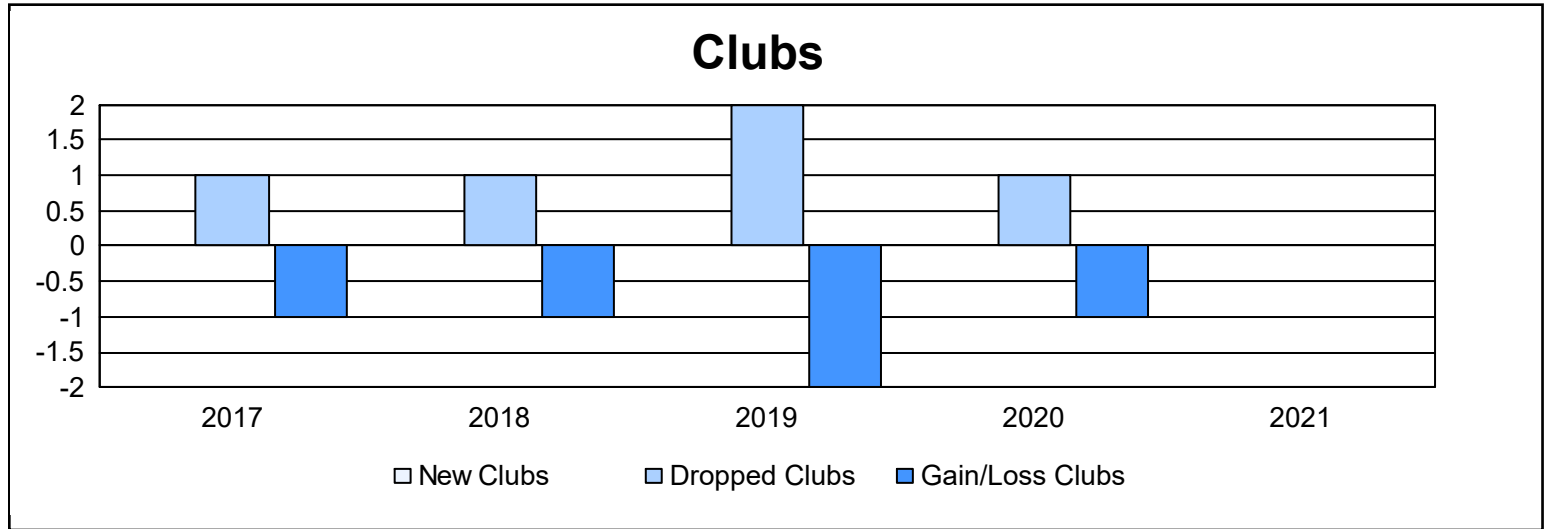

Year	New Clubs	Dropped Clubs	Gain/ Loss Clubs	New Members	Charter Members	Reinstate Members	Transfer Members	Total Member Added	Total Members Dropped	Gain/ Loss Members
2016-2017	0	1	-1	78	0	12	1	91	161	-70
2017-2018	0	1	-1	64	0	1	3	68	135	-67
2018-2019	0	2	-2	83	0	3	2	88	103	-15
2019-2020	0	1	-1	57	0	1	3	61	121	-60
2020-2021	0	0	0	64	0	11	6	81	125	-44
<b>Average</b>	<b>0</b>	<b>1</b>	<b>-1</b>	<b>69</b>	<b>0</b>	<b>6</b>	<b>3</b>	<b>78</b>	<b>129</b>	<b>-51</b>

### Membership Composition June 2021 Cumulative