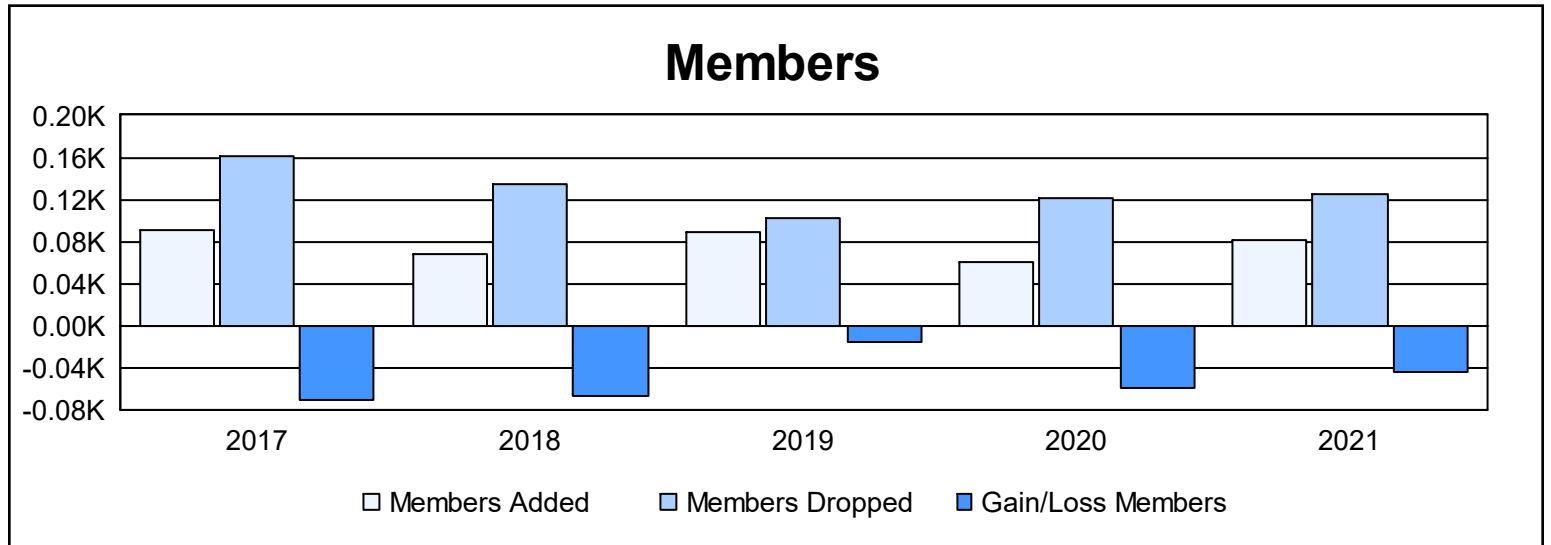

Year	New Clubs	Dropped Clubs	Gain/ Loss Clubs	New Members	Charter Members	Reinstate Members	Transfer Members	Total Member Added	Total Members Dropped	Gain/ Loss Members
2016-2017	0	1	-1	78	0	12	1	91	161	-70
2017-2018	0	1	-1	64	0	1	3	68	135	-67
2018-2019	0	2	-2	83	0	3	2	88	103	-15
2019-2020	0	1	-1	57	0	1	3	61	121	-60
2020-2021	0	0	0	64	0	11	6	81	125	-44
<b>Average</b>	<b>0</b>	<b>1</b>	<b>-1</b>	<b>69</b>	<b>0</b>	<b>6</b>	<b>3</b>	<b>78</b>	<b>129</b>	<b>-51</b>

### Membership Composition June 2021 Cumulative