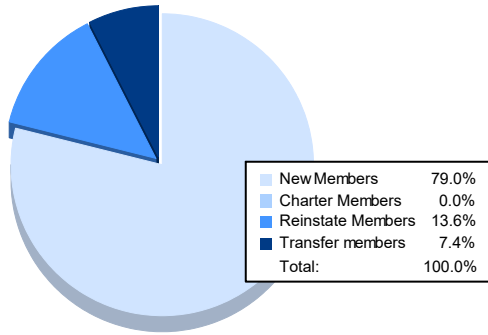

Year	New Clubs	Dropped Clubs	Gain/ Loss Clubs	New Members	Charter Members	Reinstate Members	Transfer Members	Total Member Added	Total Members Dropped	Gain/ Loss Members
2016-2017	0	1	-1	78	0	12	1	91	161	-70
2017-2018	0	1	-1	64	0	1	3	68	135	-67
2018-2019	0	2	-2	83	0	3	2	88	103	-15
2019-2020	0	1	-1	57	0	1	3	61	121	-60
2020-2021	0	0	0	64	0	11	6	81	125	-44
<b>Average</b>	<b>0</b>	<b>1</b>	<b>-1</b>	<b>69</b>	<b>0</b>	<b>6</b>	<b>3</b>	<b>78</b>	<b>129</b>	<b>-51</b>

### Membership Composition June 2021 Cumulative